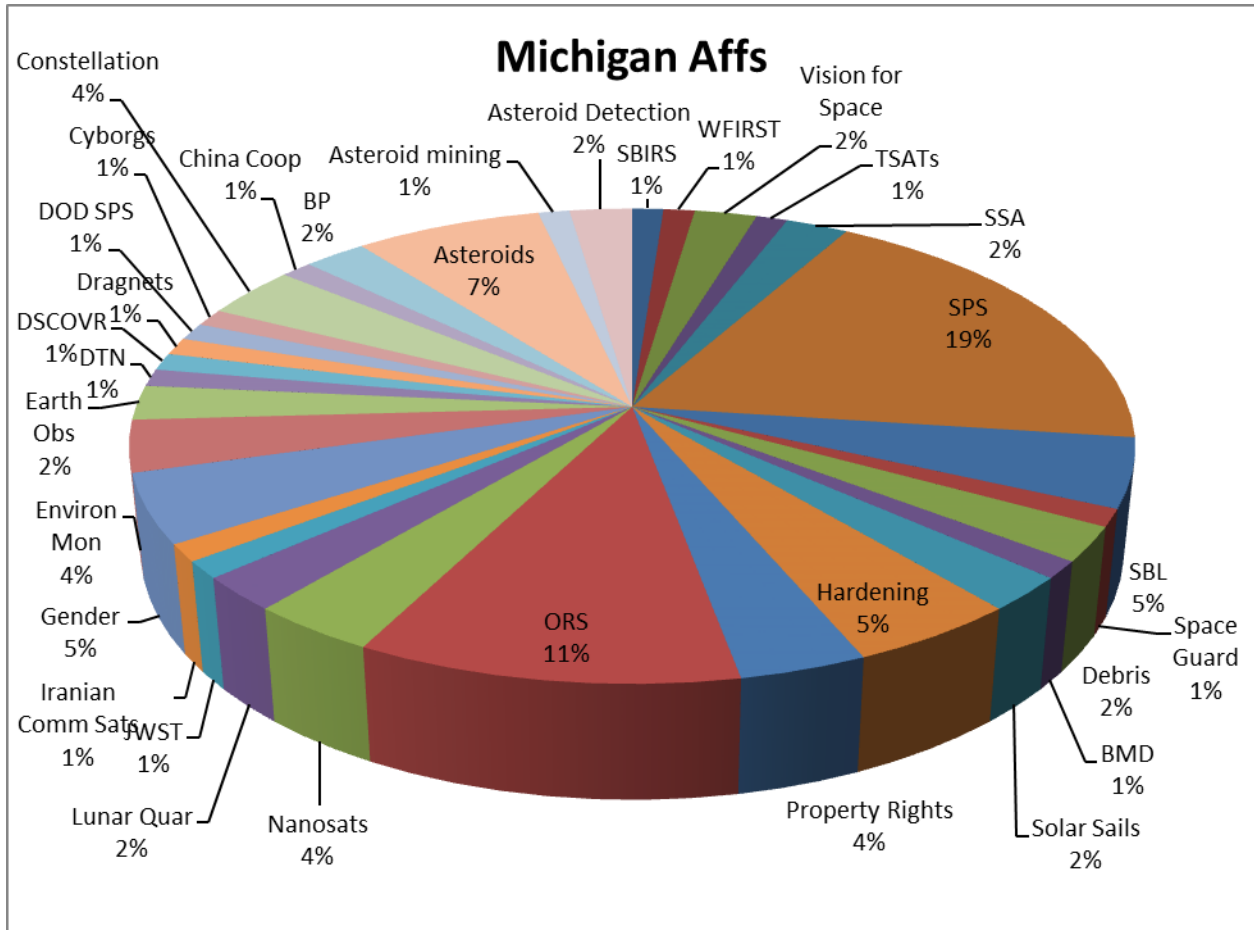

UMich Tournament Wiki Run

Breakdown of disclosed affs:

Disclosure:

Aff "flavors":

Note: Advantages were grouped as often as possible (i.e. a “Primacy” advantage was considered the same as a Heg Advantage), clever advantage names were ignored and the terminal impacts used instead.

All of this is just estimates based off a very quick parsing of the wiki, it's accurate only to the extent of disclosure and quick parsing of what teams labeled their advantages.