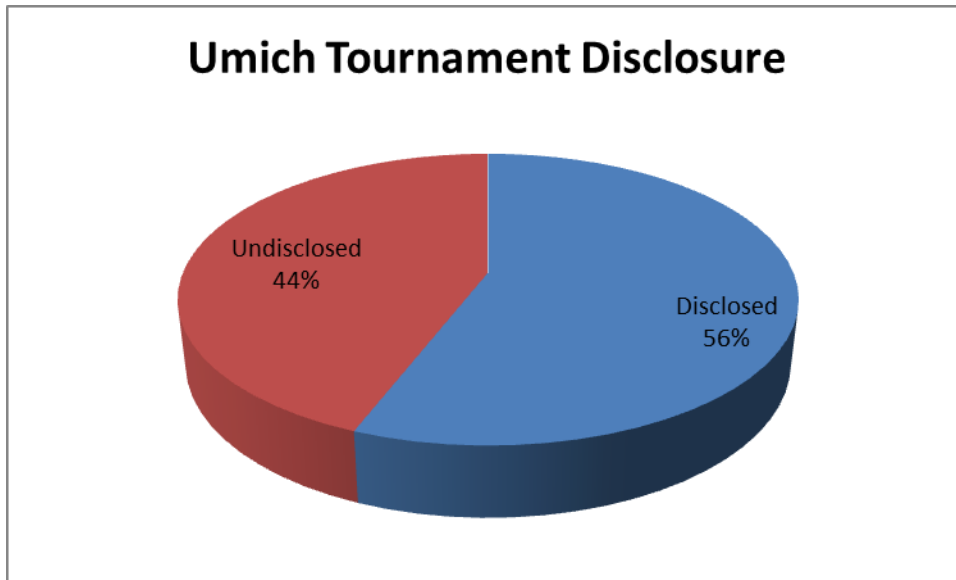

UMich Tournament Wiki Run

Breakdown of disclosed affs:

Disclosure:

Aff "flavors":

Note: Advantages were grouped as often as possible (i.e. a “Primacy” advantage was considered the same as a Heg Advantage), clever advantage names were ignored and the terminal impacts used instead.